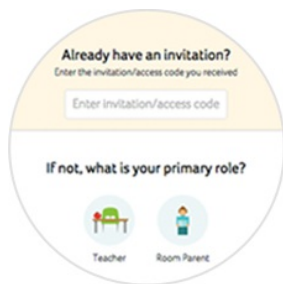

## Please join Kilmova class on Bloomz!

Bloomz is a new app that works both on your smartphone as well as on your computer. You will receive quick updates and photos of class activities, be able to access our class calendar, and more. All in a private and secure environment.

### New Bloomz Parent

1. Download the "Bloomz" app from the AppStore/PlayStore and click "Create Account". If browser, go to [bloomz.com](http://bloomz.com) and click on "Join Bloomz"
2. In the text box, enter **M2BKBU**
3. Create your account